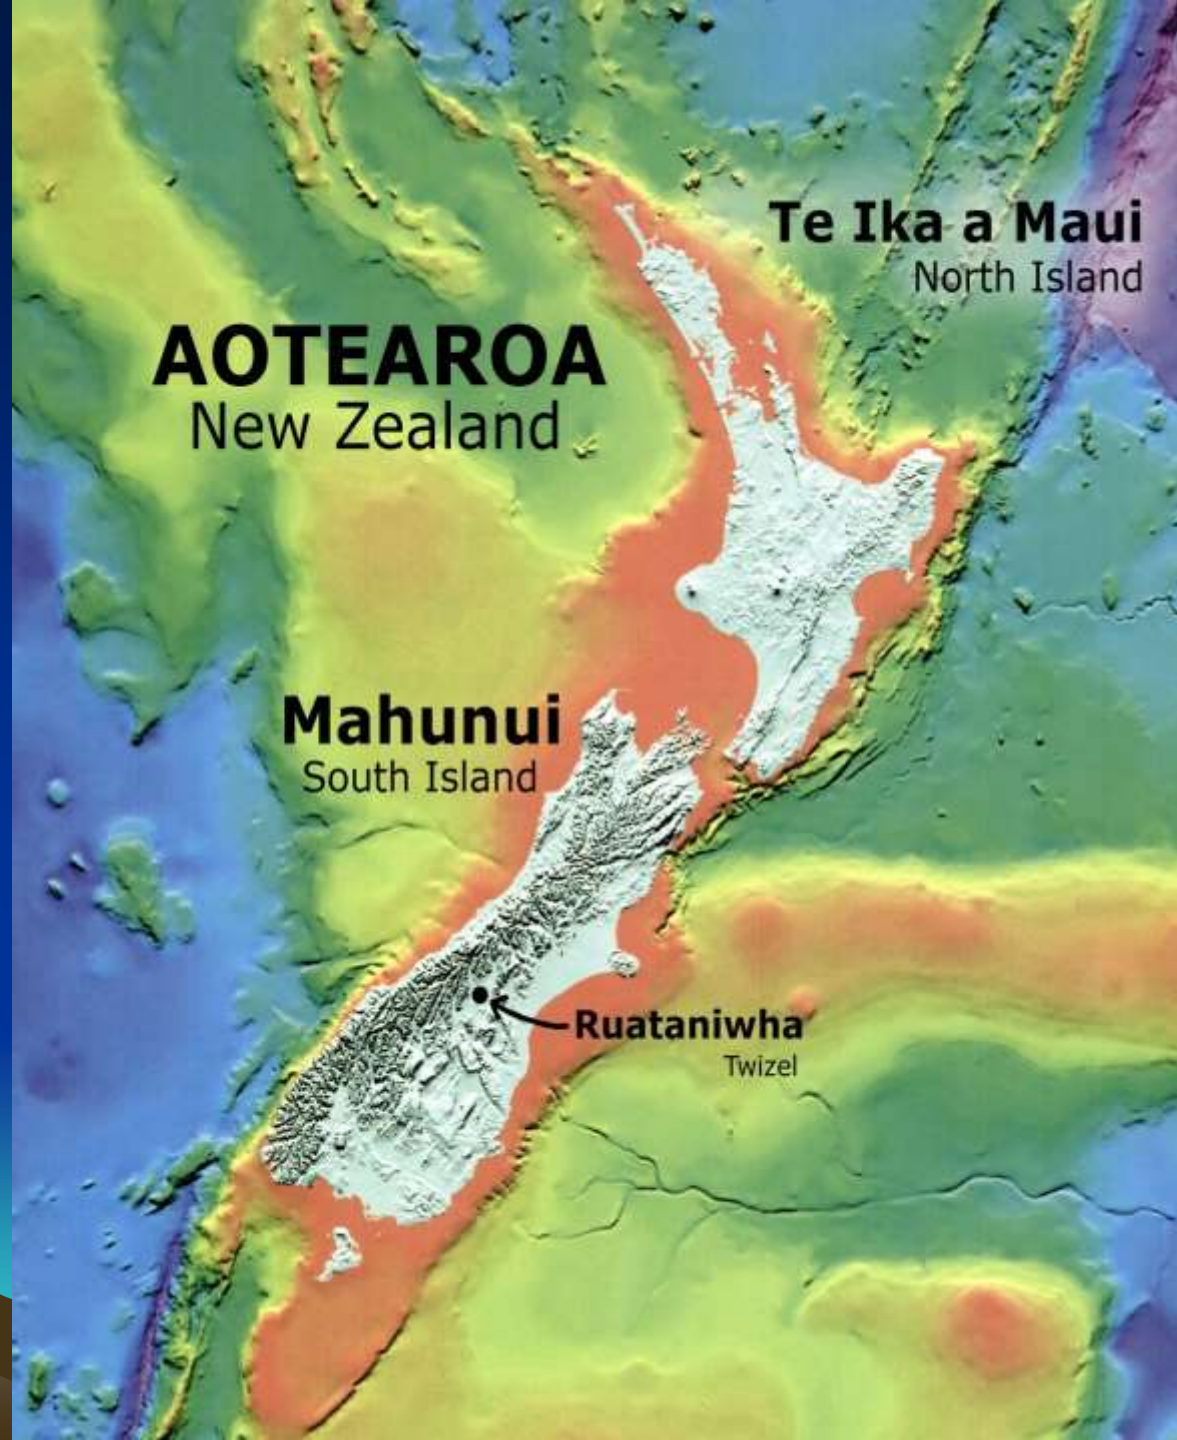

Waitaki~Mataura Living Lakes

Haikai Tane
Watershed Systems
LIVING WATER
Foundation
Aotearoa Oceana

Geologics

Pacific Rim plate edge
tectonics ~ inter-
montane rift valleys

Glaciated mountain
rangelands ~ loess
covered landscapes
Deep glacial lakes ~
marine trench origins

Waitaki~Mataura Living Lakes

Southern High Country Mountain~River~Lakes District

Iconic Rangeland Lakes

Featured in the

- **Lord of the Rings Trilogy**
And
- **The Hobbits**

Mountain River Lake Reservoirs

The Waitaki~Mataura Living Lakes are the main source of water and hyro power for the land of the long white cloud dragon ~ Aotearoa

Healthy functioning terraqueous habitats and riparian ecotones are essential for healthy mountain-river-lake ecosystems

While some wildfowl like wood ducks have adapted to grassland/pond habitats, their natural habitats are the woodland fringes of wetlands

Right pix: NZ high country glacial gravel riverbed 35 years after eliminating grazing and planting trees.

Overview **Human Impacts**

Less than 200 years of colonial clearing trees and forests, draining wetlands and grazing everywhere possible has