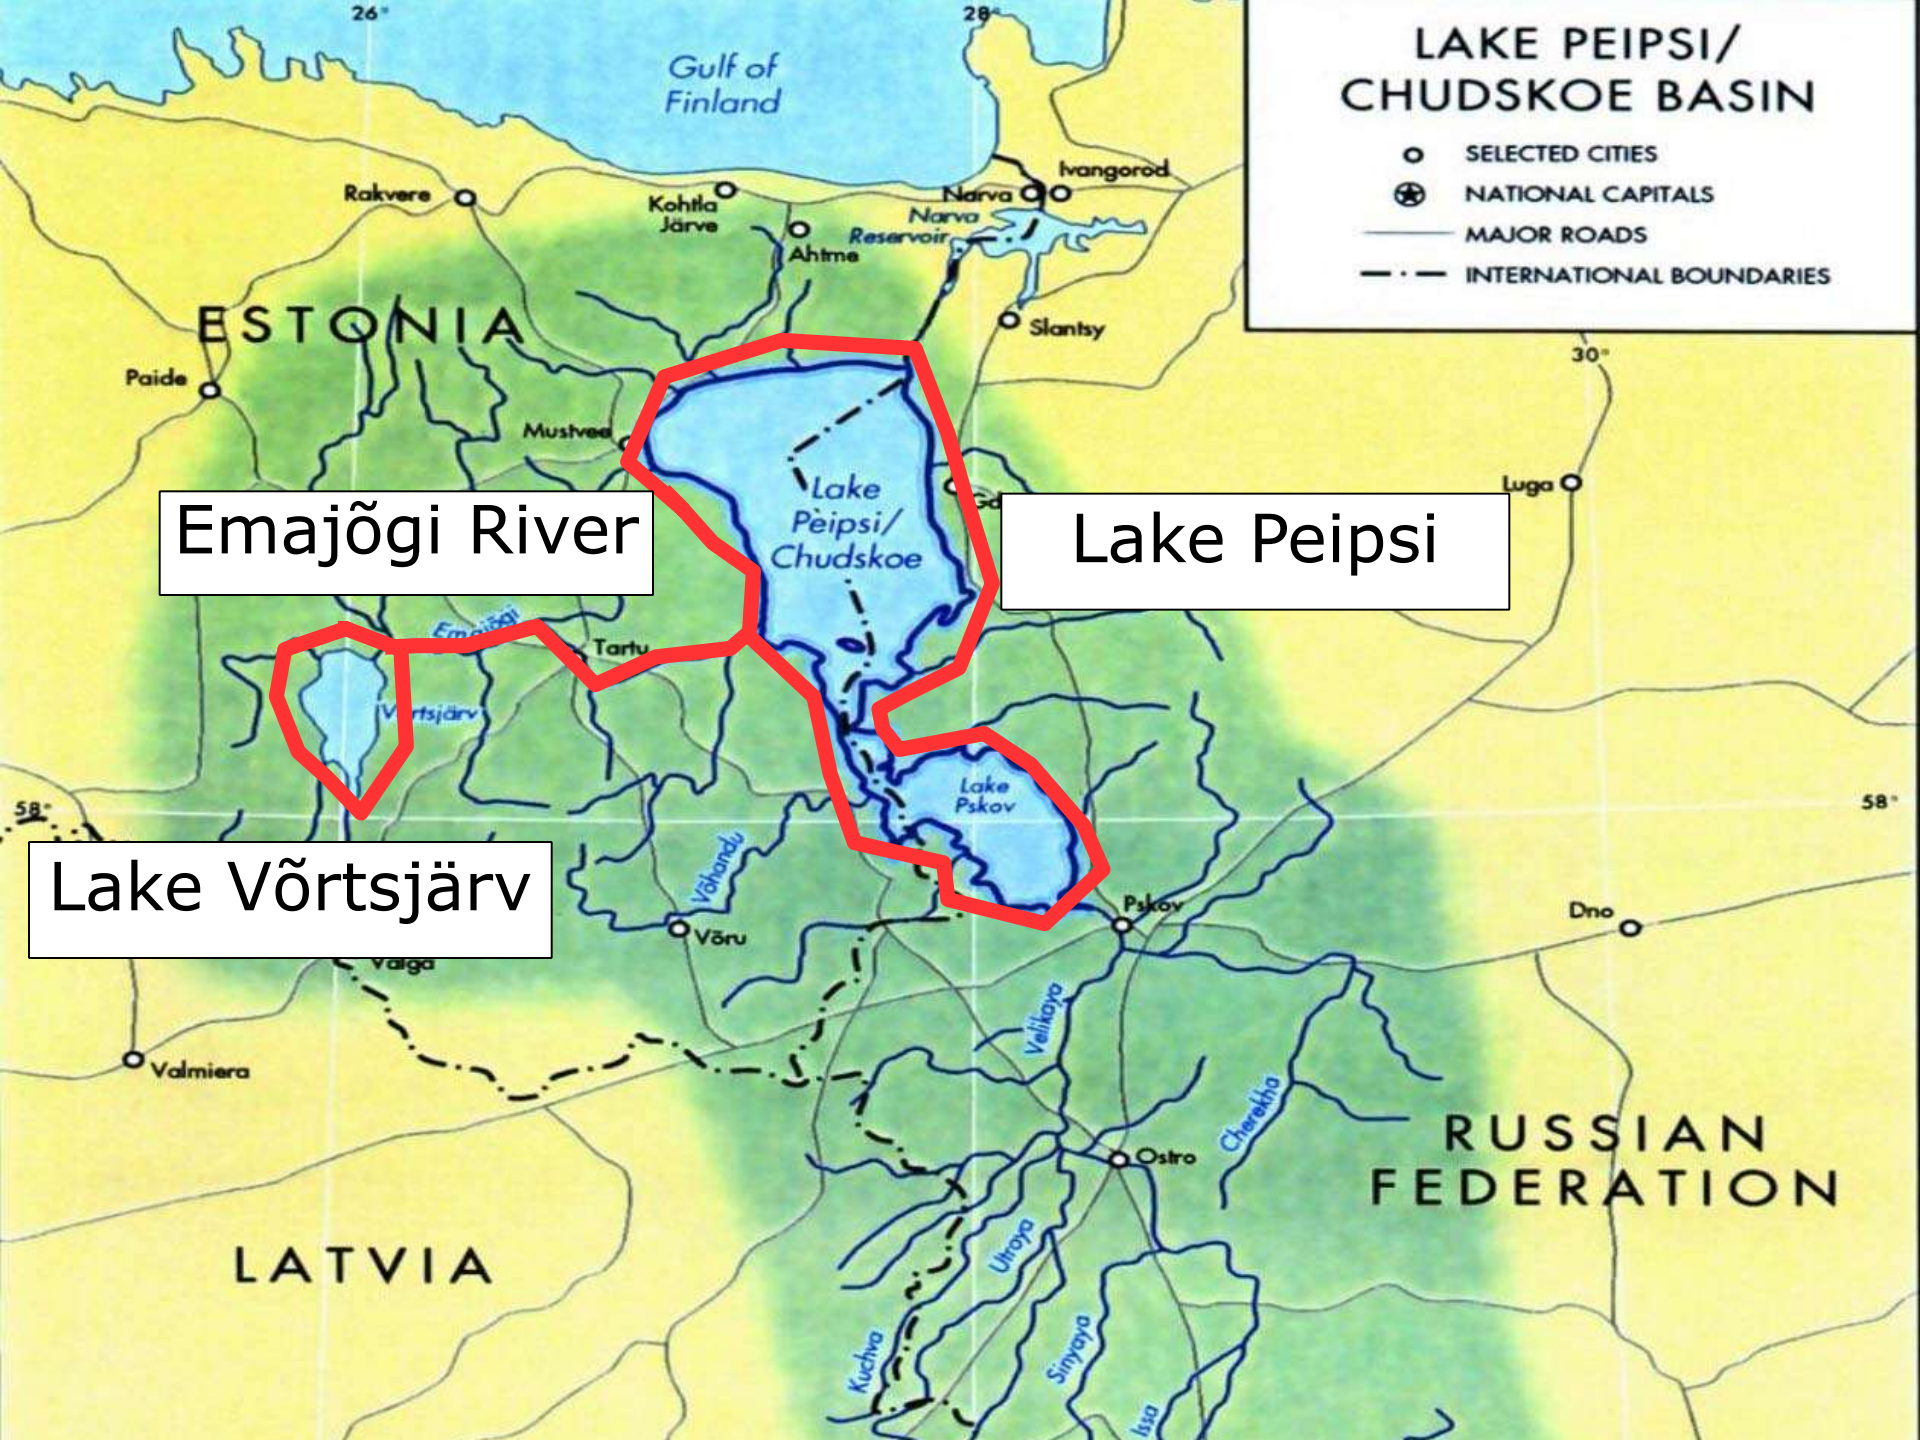

Lake Peipsi on the Estonian/Russian border

Margit Säre

*Peipsi Center for Transboundary Cooperation,
Estonia*

Lake Peipsi/Chudskoe

Situates on the Estonian-Russian border, 2/3 of the border is covered by Lake Peipsi.

Largest transboundary lake in Europe

44% of it belongs to Estonia, 56% to Russia

Surface area 3550 km²

Shallow - 7 m average

Unfavorable demogr. situation

LAKE PEIPSI/ CHUDSKOE BASIN

- SELECTED CITIES
- ⊗ NATIONAL CAPITALS
- MAJOR ROADS
- · - INTERNATIONAL BOUNDARIES

Emajõgi River

Lake Peipsi

Lake Võrtsjärv

ESTONIA

RUSSIAN
FEDERATION

LATVIA

Gulf of
Finland

Lake
Peipsi/
Chudskoe

Lake
Pskov

Rakvere

Kohtla
Järve

Ahtme

Narva

Ivangorod

Narva
Reservoir

Slantsy